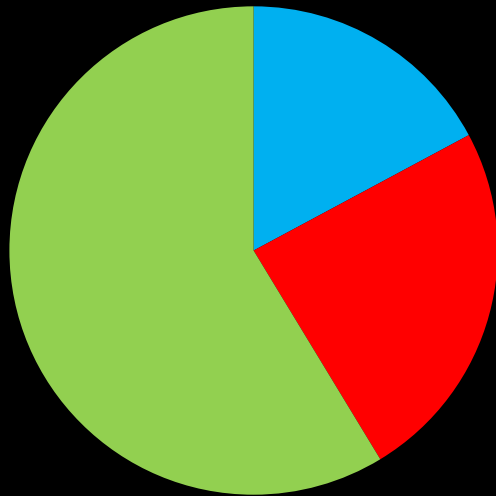

Imaging and Irrigation: Improving Sustainability with **Infrared**

■ Municipal ■ Industrial ■ Agricultural

Introducing infrared...

Soil dries

Roots signal shoots

Stomata close

Transpiration decreases

Leaf temperature rises

Imaging and Irrigation: Improving Sustainability with **Infrared**

Imaging on a range of scales

Collaboration between
Life Sciences and Engineering